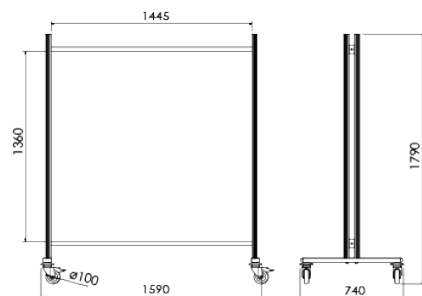

Laundry & back of house

Vesta Grey

Mobile wardrobe

Standard equipment

- Powder coated and anodised aluminium frame
- 1 large integrated clothes hanger
- 4 swivelling wheels Ø125mm with non-marking thermoplastic layer of which 2 with brake
- 4 swivelling corner pads for protection

Technical info

Net weight (without options): 26 kg

Options

Hat rack

Dimensions

VESTA GREY

Dimensions

Base	Height	Wheels \varnothing
1590 x 740 mm	1790 mm	125 mm